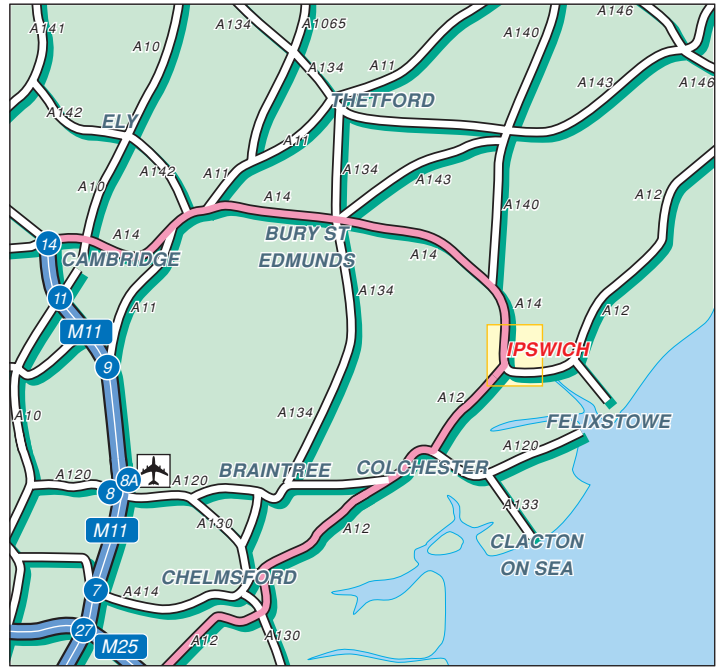

Leading learning and skills

Felaw Maltings
42 Felaw Street
Ipswich
IP2 8SJ

Tel: 0845 019 4180
Fax: 01473 883090

www.lsg.gov.uk/regions/EastofEngland

Public Transport

By Rail - Ipswich Station is approximately 15 minute walk away.

By Air - Stansted Airport (M11 junction 8) is approximately 60 minutes drive away.